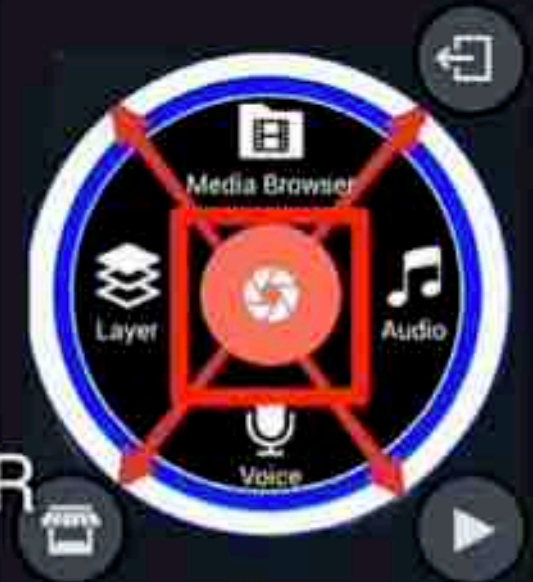

Voice

00:00:00.0 00:00:00.00

21.26

3,73 ⁵/₂ 82

IKON DI TENGAH INI
ADALAH IKON UNTUK
MENGAMBIL FOTO/VIDEO
LANGSUNG DARI KINEMASTER

00:00:00

00:00:00.00

16.54 [notification icons] [signal strength] [battery 27]

Detailed description: This is a screenshot of a mobile application interface, likely a video player or camera app. The top status bar shows the time 16:54, notification icons, signal strength, and a battery level of 27%. The main area is a dark grey/black rectangle. On the left side, there is a vertical toolbar with icons for camera, zoom, and volume. On the right side, there is a large red circular control panel with a central white circle containing a refresh icon. The red panel has 'Camera' labels on the left and right sides. Below the red panel are icons for a share function and a play button. At the bottom, there is a red pill-shaped button with the text '00:00:00.0' and a red vertical line extending downwards from it. To the right of this is a grey pill-shaped button with the text '00:00:00.00'. At the bottom left, there is a back arrow icon.