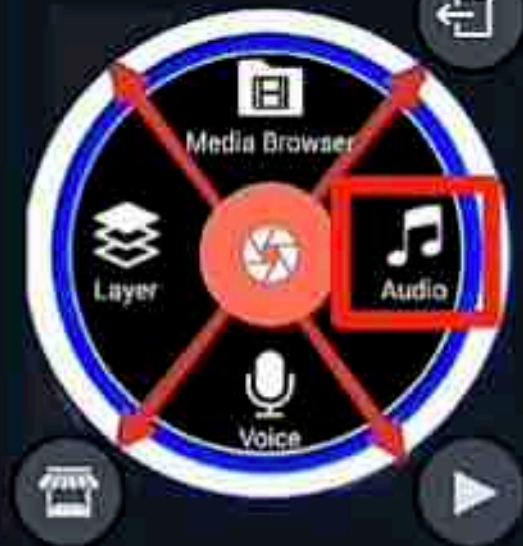

Voice

00:00:00.0 00:00:00.00

Ini tempat kamu
menambahkan musik,
efek suara
pada videomu

00:00:00.00

10:21 00:15 Selesai

Ini untuk mengisi suara langsung
bisa untuk narasi, atau dubbing

Media Browser

Layer Audio

Detailed description: This is a screenshot of a mobile application interface, likely a video player or camera app. The top status bar shows the time 16:54, notification icons, signal strength, and a battery level of 27%. The main area is a dark grey/black rectangle. On the left side, there is a vertical toolbar with icons for camera, zoom, and volume. On the right side, there is a large red circular control panel with a central white circle containing a refresh icon. The red panel has 'Camera' labels on the left and right sides. Below the red panel are icons for a share function and a play button. At the bottom, there is a red pill-shaped button with the text '00:00:00.0' and a red vertical line extending downwards from it. To the right of this is a grey pill-shaped button with the text '00:00:00.00'. At the bottom left, there is a back arrow icon.